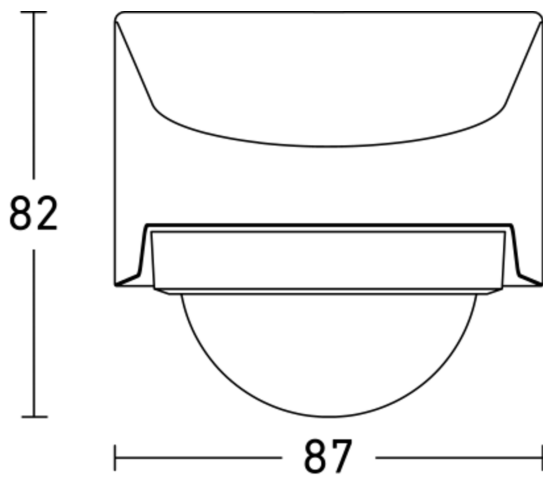

Motion detector - Professional Line

MD IR N270

uDIM - surface white
EAN 4007841 079871
Article number 079871

Dimension Drawing 1

Dimension Drawing 2